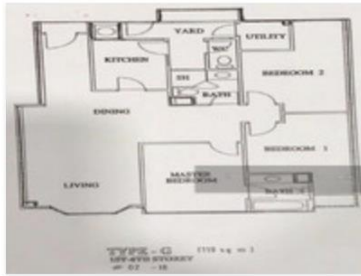

S\$ 1,680,000

Kevin Cher · 2 days

**Signature Park**  
Condominium  
50 Toh Tuck Road (within 0.98 km)  
1410 sqft · S\$ 1,276.60 psf  
3 𠂆 3 𠂆

S\$ 1,800,000

Ben Lau · 3 days

King Albert Lodge

S\$ 1,858,000