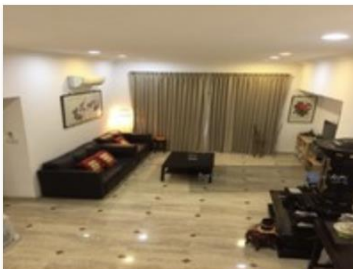

S\$ 1,680,000

Kevin Cher · 2 days

**Signature Park**  
Condominium  
50 Toh Tuck Road (within 0.98 km)  
1410 sqft · S\$ 1,276.60 psf  
3 𠂆 3 𠂆

S\$ 1,800,000

Ben Lau · 3 days

King Albert Lodge

S\$ 1,858,000