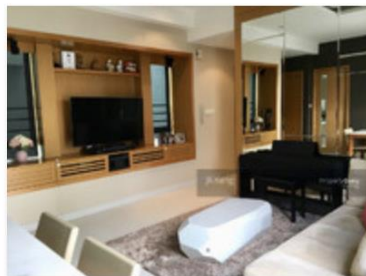

The Infiniti

S$ 1,400,000

Condominium

39F West Coast Park

1302 sqft · S$ 1,075.27 psf

3 3

JX Kang · 2 days